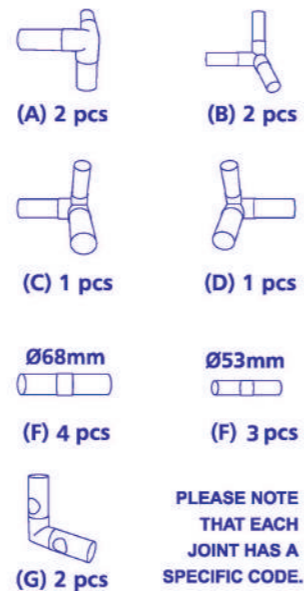

## COMPONENT CHECKLIST AND ASSEMBLY INSTRUCTIONS

### JC-366B 8ft / 12ft Soccer Goal

COMP No.	Q'TY
	6 (Ø68mm)
	4 (Ø53mm)
	2
	6
NET	1+1
	6
	25
Ø68mm= 117cm	8
Ø68mm= 101cm	2
Ø68mm= 51cm	2
Ø53mm= 117cm	3
Ø53mm= 89.5cm	4
Ø53mm= 40cm	2

### JC-244B 8ft Soccer Goal

COMP No.	Q'TY
	4 (Ø68mm)
	3 (Ø53mm)
	2
	6
NET	1
	6
	25
Ø68mm= 117cm	6
Ø68mm= 101cm	2
Ø68mm= 51cm	2
Ø53mm= 117cm	2
Ø53mm= 89.5cm	4
Ø53mm= 40cm	2

\* Please Hang Net With

PLEASE NOTE THAT EACH JOINT HAS A SPECIFIC CODE.