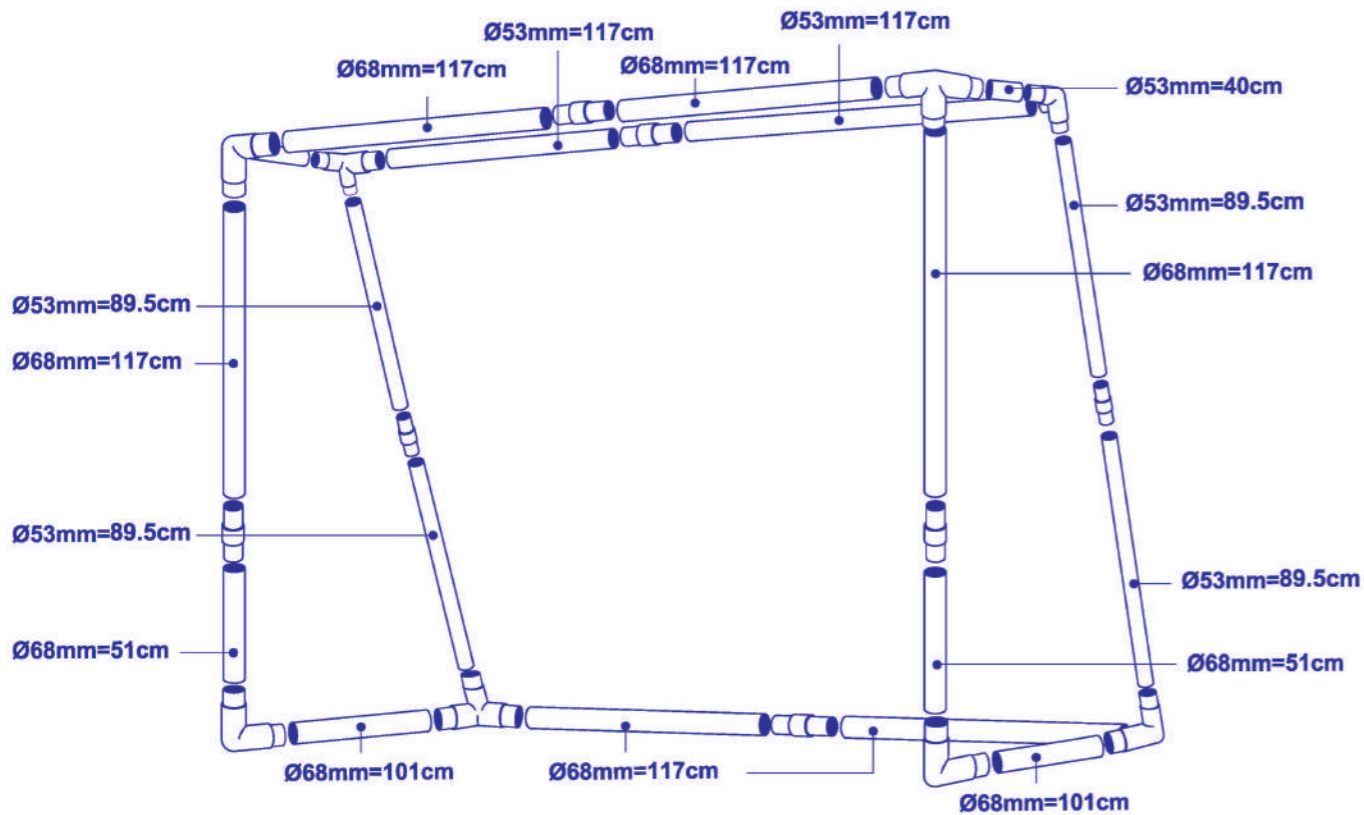

# JC-244B 8ft Soccer Goal

### JC-366B 8ft / 12ft Soccer Goal

COMP No.	Q'TY
	6 (Ø68mm)
	4 (Ø53mm)
	2
	6
NET	1+1
	6
	25
Ø68mm= 117cm	8
Ø68mm= 101cm	2
Ø68mm= 51cm	2
Ø53mm= 117cm	3
Ø53mm= 89.5cm	4
Ø53mm= 40cm	2

### JC-244B 8ft Soccer Goal

COMP No.	Q'TY
	4 (Ø68mm)
	3 (Ø53mm)
	2
	6
NET	1
	6
	25
Ø68mm= 117cm	6
Ø68mm= 101cm	2
Ø68mm= 51cm	2
Ø53mm= 117cm	2
Ø53mm= 89.5cm	4
Ø53mm= 40cm	2

\* Please Hang Net With

PLEASE NOTE THAT EACH JOINT HAS A SPECIFIC CODE.