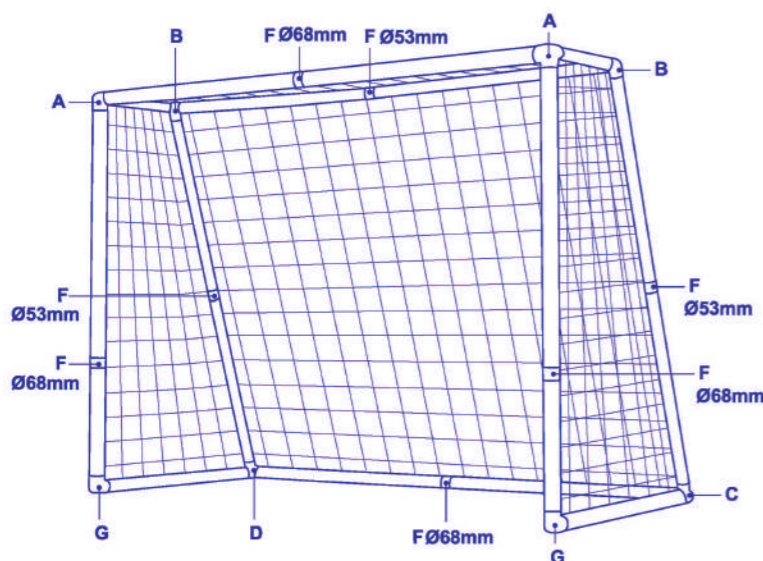

### JC-366B 8ft / 12ft Soccer Goal

COMP No.	Q'TY
	6 (Ø68mm)
	4 (Ø53mm)
	2
	6
NET	1+1
	6
	25
Ø68mm= 117cm	8
Ø68mm= 101cm	2
Ø68mm= 51cm	2
Ø53mm= 117cm	3
Ø53mm= 89.5cm	4
Ø53mm= 40cm	2

### JC-244B 8ft Soccer Goal

COMP No.	Q'TY
	4 (Ø68mm)
	3 (Ø53mm)
	2
	6
NET	1
	6
	25
Ø68mm= 117cm	6
Ø68mm= 101cm	2
Ø68mm= 51cm	2
Ø53mm= 117cm	2
Ø53mm= 89.5cm	4
Ø53mm= 40cm	2

\* Please Hang Net With

PLEASE NOTE THAT EACH JOINT HAS A SPECIFIC CODE.