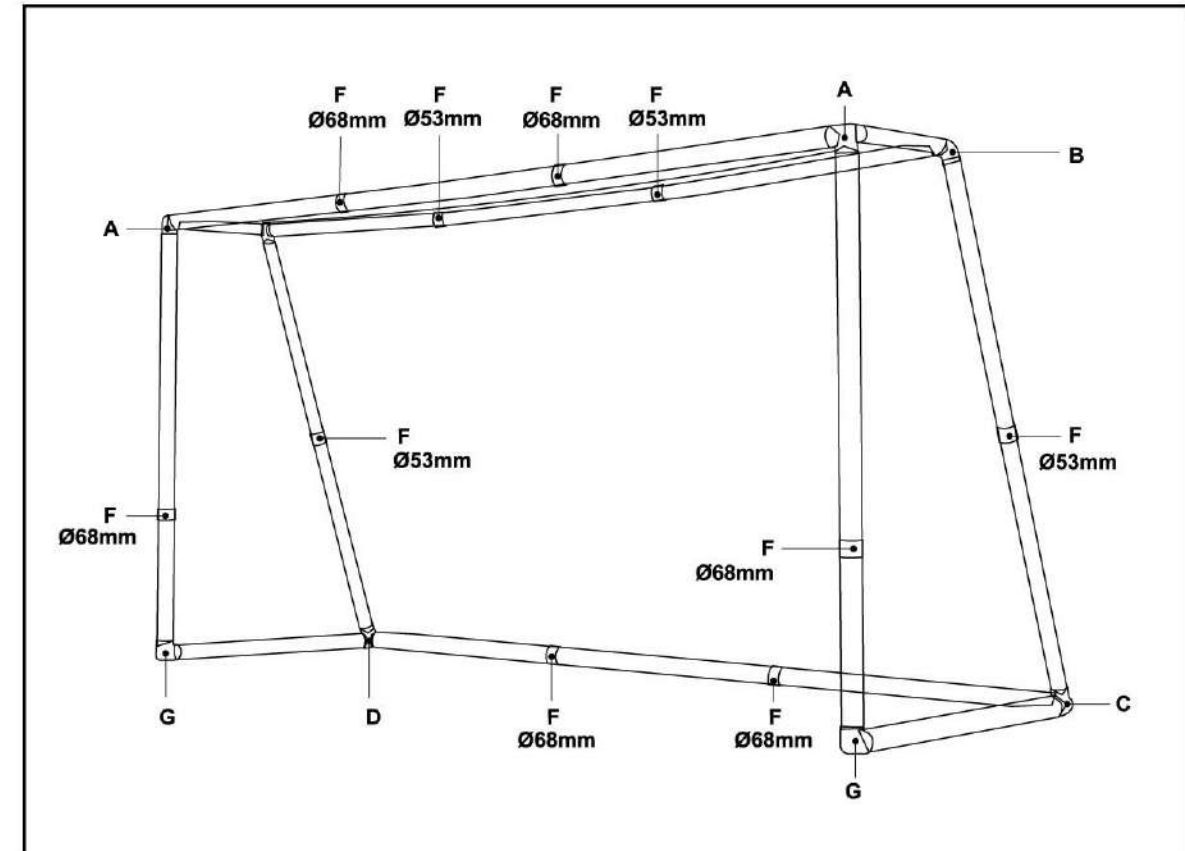

INSTRUCTION * Please Hang Net With

PLEASE NOTE THAT EACH JOINT HAS A SPECIFIC CODE.