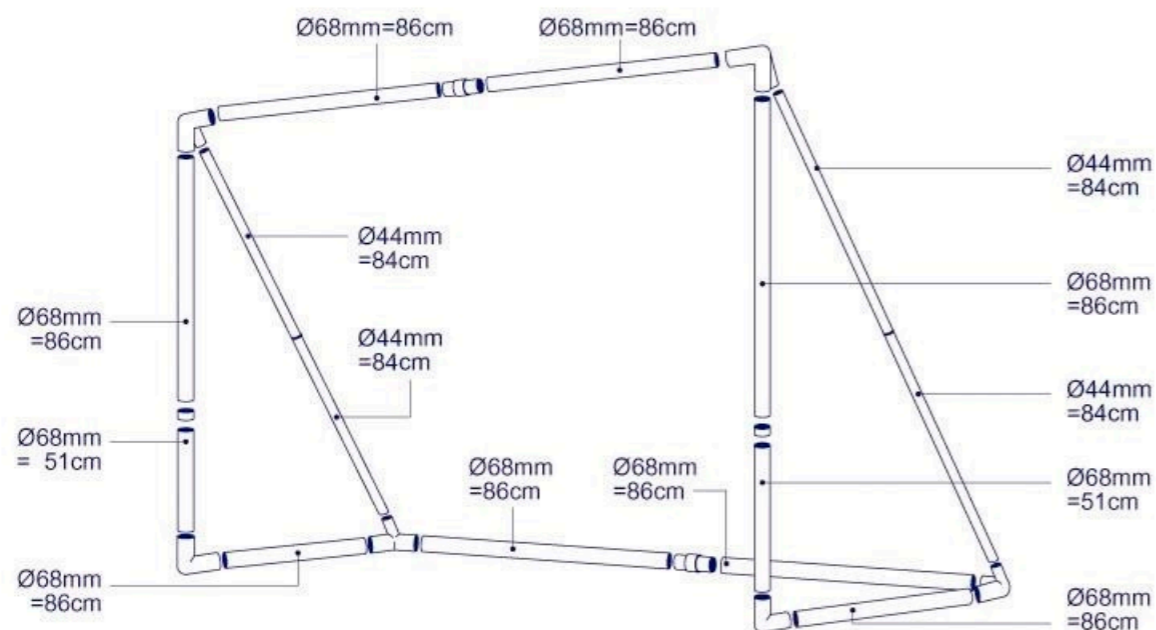

JC-7185A / GOAL SIZE : L6 x H5 x D3 (ft)

SPORTS GOAL

COMPONENT CHECKLIST AND ASSEMBLY INSTRUCTIONS

JC-7366A1

COMP No.	Q'TY	COMP No.	Q'TY
A1	1	Ø68mm= 117cm	8
A2	1	Ø68mm= 107cm	2
B1	1	Ø68mm= 51cm	2
B2	1	Ø44mm=102.5cm	4
G	2		6
F	6 (Ø68mm)	PE NET	1
F	2 (Ø44mm)		
	25		

INSTRUCTION

* Please Hang Net With

- (A1) 1 pcs (A2) 1 pcs (B1) 2 pcs (B2) 2 pcs (G) 2 pcs (F) 4 pcs (F) 2 pcs
- PLEASE NOTE THAT EACH JOINT HAS A SPECIFIC CODE.

JC-7244A

COMP No.	Q'TY	COMP No.	Q'TY
A1	1	Ø68mm= 117cm	6
A2	1	Ø68mm= 107cm	2
B1	1	Ø68mm= 51cm	2
B2	1	Ø44mm=102.5cm	4
G	2		6
F	4 (Ø68mm)	PE NET	1
F	2 (Ø44mm)		
	25		

JC-7185A

COMP No.	Q'TY	COMP No.	Q'TY
A1	1	Ø68mm= 86cm	8
A2	1	Ø68mm= 51cm	2
B1	1	Ø44mm=84cm	4
B2	1		25
G	2	PE NET	1
F	4 (Ø68mm)		6
F	2 (Ø44mm)		

MADE IN TAIWAN