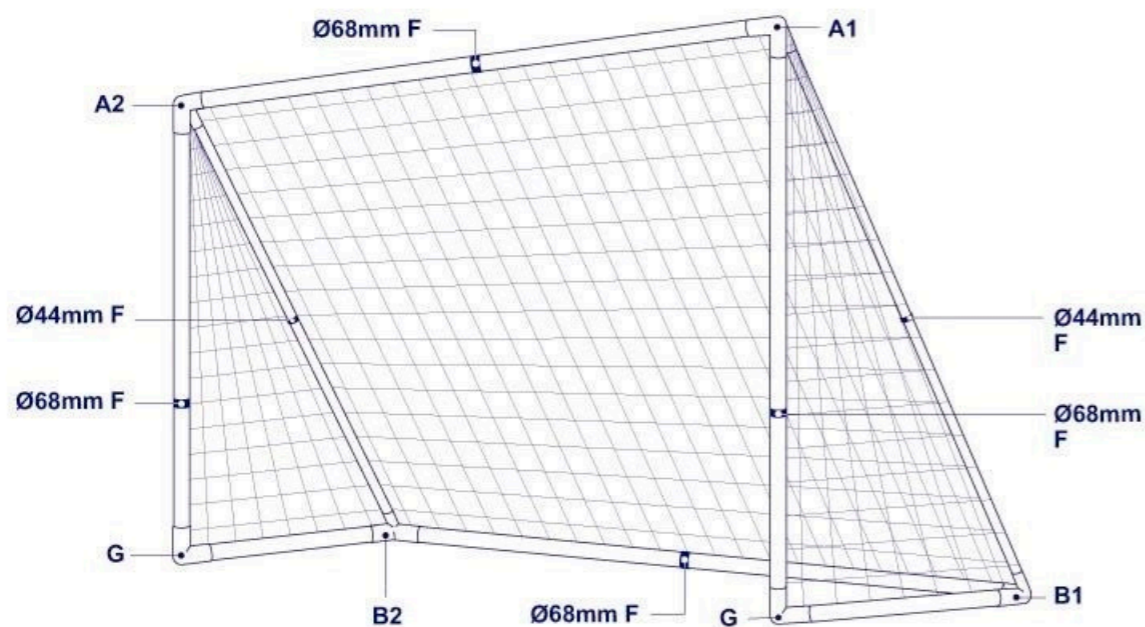

JC-7185A / GOAL SIZE : L6 x H5 x D3 (ft)

SPORTS GOAL

COMPONENT CHECKLIST AND ASSEMBLY INSTRUCTIONS

JC-7366A1

COMP No.	Q'TY	COMP No.	Q'TY
A1	1	Ø68mm= 117cm	8
A2	1	Ø68mm= 107cm	2
B1	1	Ø68mm= 51cm	2
B2	1	Ø44mm=102.5cm	4
G	2		6
F	6 (Ø68mm)	PE NET	1
F	2 (Ø44mm)		
	25		

INSTRUCTION

* Please Hang Net With

- (A1) 1 pcs (A2) 1 pcs (B1) 2 pcs (B2) 2 pcs (G) 2 pcs (F) 4 pcs (F) 2 pcs
- PLEASE NOTE THAT EACH JOINT HAS A SPECIFIC CODE.

JC-7244A

COMP No.	Q'TY	COMP No.	Q'TY
A1	1	Ø68mm= 117cm	6
A2	1	Ø68mm= 107cm	2
B1	1	Ø68mm= 51cm	2
B2	1	Ø44mm=102.5cm	4
G	2		6
F	4 (Ø68mm)	PE NET	1
F	2 (Ø44mm)		
	25		

JC-7185A

COMP No.	Q'TY	COMP No.	Q'TY
A1	1	Ø68mm= 86cm	8
A2	1	Ø68mm= 51cm	2
B1	1	Ø44mm=84cm	4
B2	1		25
G	2	PE NET	1
F	4 (Ø68mm)		6
F	2 (Ø44mm)		

MADE IN TAIWAN